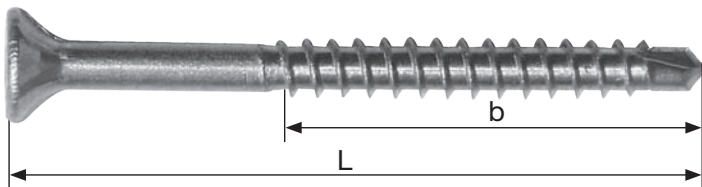

STAINLESS STEEL SELF-DRILLING WOOD SCREWS

● Denotes product stocked by James Glen. Other sizes available upon request of MOQ.

HELIX™ GLENDEK CONSTRUCTION SELF DRILLING WOOD SCREWS

| 304 grade SIZE | 316 grade SIZE | SCREW LENGTH L mm | THREAD LENGTH b mm | HEAD DIAMETER mm |
|-------------------|-------------------|----------------------|-----------------------|---------------------|
| Ø 5.5 with SIT 20 | Ø 5.5 with SIT 20 | | | |
| 12 x 40 | 12 x 40 ● | 40 | 22 | 7.5 |
| 12 x 45 | 12 x 45 ● | 45 | 27 | 7.5 |
| 12 x 50 | 12 x 50 ● | 50 | 32 | 7.5 |
| 12 x 60 | 12 x 60 ● | 60 | 37 | 7.5 |
| 12 x 70 | 12 x 70 ● | 70 | 37 | 7.5 |
| 12 x 80 | 12 x 80 | 80 | 47 | 7.5 |

● Denotes product stocked by James Glen. Other sizes available upon request of MOQ.

HELIX™ GLENPLUS SELF DRILLING WOOD SCREWS

| 304 GRADE | | | |
|------------|-------------------|-------------------------|--------------------------|
| SIZE Ø | GAUGE (APPROX) | SCREW LENGTH L mm | THREAD LENGTH b mm |
| 4.0 x 30 | 8 | 30 | 21 |
| 4.0 x 35 | 8 | 35 | 26 |
| 4.0 x 40 | 8 | 40 | 26 |
| 4.0 x 45 | 8 | 45 | 28 |
| 4.0 x 50 ● | 8 | 50 | 33 |
| 4.0 x 60 ● | 8 | 60 | 38 |
| 4.5 x 35 | 10 | 35 | 26 |
| 4.5 x 40 ● | 10 | 40 | 26 |
| 4.5 x 45 ● | 10 | 45 | 31 |
| 4.5 x 50 ● | 10 | 50 | 33 |
| 4.5 x 60 | 10 | 60 | 38 |
| 4.5 x 70 | 10 | 70 | 38 |
| 4.5 x 80 | 10 | 80 | 48 |
| 5.0 x 50 | 12 | 50 | 36 |
| 5.0 x 60 | 12 | 60 | 38 |