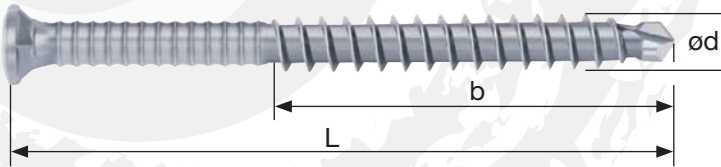

STAINLESS STEEL SELF-DRILLING WOOD SCREWS

● Denotes product stocked by James Glen. Other sizes available upon request of MOQ.

HELIX™ GLENDEK CONSTRUCTION SELF DRILLING WOOD SCREWS

| 304 grade SIZE | 316 grade SIZE | SCREW LENGTH L mm | THREAD LENGTH b mm | HEAD DIAMETER mm |
|-------------------|-------------------|----------------------|-----------------------|---------------------|
| Ø 5.5 with SIT 20 | Ø 5.5 with SIT 20 | | | |
| 12 x 40 | 12 x 40 ● | 40 | 22 | 7.5 |
| 12 x 45 | 12 x 45 ● | 45 | 27 | 7.5 |
| 12 x 50 | 12 x 50 ● | 50 | 32 | 7.5 |
| 12 x 60 | 12 x 60 ● | 60 | 37 | 7.5 |
| 12 x 70 | 12 x 70 ● | 70 | 37 | 7.5 |
| 12 x 80 | 12 x 80 | 80 | 47 | 7.5 |

● Denotes product stocked by James Glen. Other sizes available upon request of MOQ.

HELIX™ GLENPLUS SELF DRILLING WOOD SCREWS

| 304 GRADE | | | |
|------------|-------------------|-------------------------|--------------------------|
| SIZE Ø | GAUGE (APPROX) | SCREW LENGTH L mm | THREAD LENGTH b mm |
| 4.0 x 30 | 8 | 30 | 21 |
| 4.0 x 35 | 8 | 35 | 26 |
| 4.0 x 40 | 8 | 40 | 26 |
| 4.0 x 45 | 8 | 45 | 28 |
| 4.0 x 50 ● | 8 | 50 | 33 |
| 4.0 x 60 ● | 8 | 60 | 38 |
| 4.5 x 35 | 10 | 35 | 26 |
| 4.5 x 40 ● | 10 | 40 | 26 |
| 4.5 x 45 ● | 10 | 45 | 31 |
| 4.5 x 50 ● | 10 | 50 | 33 |
| 4.5 x 60 | 10 | 60 | 38 |
| 4.5 x 70 | 10 | 70 | 38 |
| 4.5 x 80 | 10 | 80 | 48 |
| 5.0 x 50 | 12 | 50 | 36 |
| 5.0 x 60 | 12 | 60 | 38 |