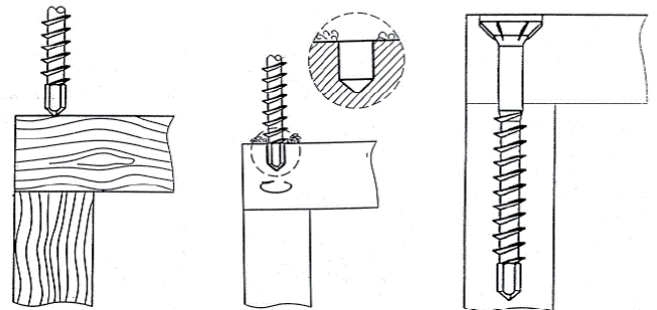

STAINLESS STEEL SELF-DRILLING WOOD SCREWS

● Denotes product stocked by James Glen. Other sizes available upon request of MOQ.

HELIX™ GLENDEK CONSTRUCTION SELF DRILLING WOOD SCREWS

| 304 grade SIZE | 316 grade SIZE | SCREW LENGTH L mm | THREAD LENGTH b mm | HEAD DIAMETER mm |
|-------------------|-------------------|----------------------|-----------------------|---------------------|
| Ø 5.5 with SIT 20 | Ø 5.5 with SIT 20 | | | |
| 12 x 40 | 12 x 40 ● | 40 | 22 | 7.5 |
| 12 x 45 | 12 x 45 ● | 45 | 27 | 7.5 |
| 12 x 50 | 12 x 50 ● | 50 | 32 | 7.5 |
| 12 x 60 | 12 x 60 ● | 60 | 37 | 7.5 |
| 12 x 70 | 12 x 70 ● | 70 | 37 | 7.5 |
| 12 x 80 | 12 x 80 | 80 | 47 | 7.5 |

● Denotes product stocked by James Glen. Other sizes available upon request of MOQ.

HELIX™ GLENPLUS SELF DRILLING WOOD SCREWS

| 304 GRADE | | | |
|------------|-------------------|-------------------------|--------------------------|
| SIZE Ø | GAUGE (APPROX) | SCREW LENGTH L mm | THREAD LENGTH b mm |
| 4.0 x 30 | 8 | 30 | 21 |
| 4.0 x 35 | 8 | 35 | 26 |
| 4.0 x 40 | 8 | 40 | 26 |
| 4.0 x 45 | 8 | 45 | 28 |
| 4.0 x 50 ● | 8 | 50 | 33 |
| 4.0 x 60 ● | 8 | 60 | 38 |
| 4.5 x 35 | 10 | 35 | 26 |
| 4.5 x 40 ● | 10 | 40 | 26 |
| 4.5 x 45 ● | 10 | 45 | 31 |
| 4.5 x 50 ● | 10 | 50 | 33 |
| 4.5 x 60 | 10 | 60 | 38 |
| 4.5 x 70 | 10 | 70 | 38 |
| 4.5 x 80 | 10 | 80 | 48 |
| 5.0 x 50 | 12 | 50 | 36 |
| 5.0 x 60 | 12 | 60 | 38 |